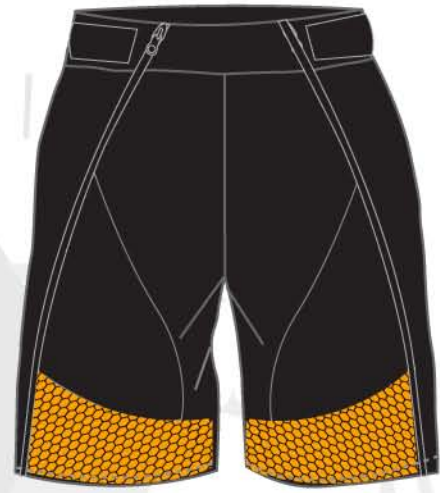

tuga[®]
PRO TEAM

ACTIVE WEAR

discrepo, s.l. c/ alemanya, 19 cp 08700 igualada (bcn) tel 938017156 www.tugawear.com info@tugawear.com

tuqa®

EVQA®

tuqa®

EVQA®

EVQA®