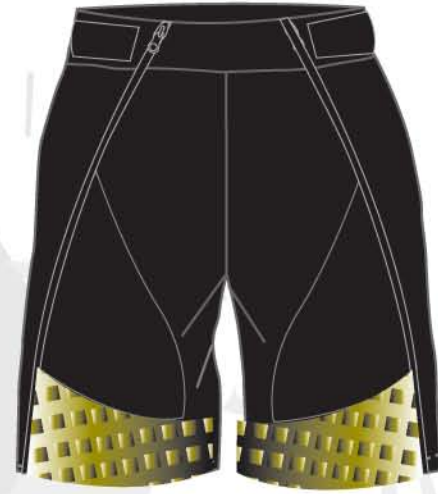

tuga[®]
PRO TEAM

ACTIVE WEAR

discrepo, s.l. c/ alemanya, 19 cp 08700 igualada (bcn) tel 938017156 www.tugawear.com info@tugawear.com

tuqa®

EVQA®

tuqa®

EVQA®

EVQA®