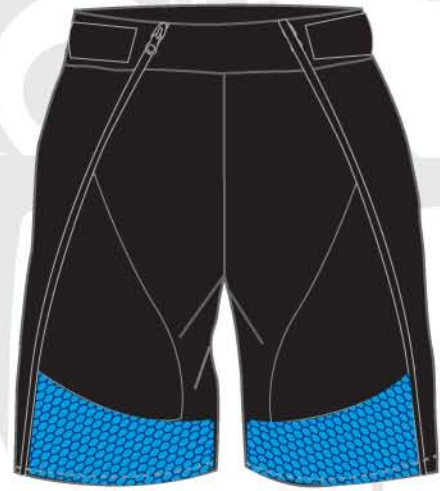

tuga[®]
PRO TEAM

ACTIVE WEAR

discrepo, s.l. c/ alemanya, 19 cp 08700 igualada (bcn) tel 938017156 www.tugawear.com info@tugawear.com

tuqa®

EVQA®

tuqa®

EVQA®

EVQA®