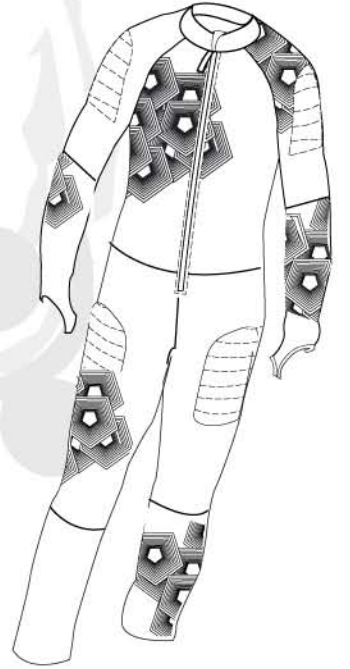

tuga[®]
PRO TEAM

ACTIVE WEAR

discrepo, s.l. c/ alemanya, 19 cp 08700 igualada (bcn) tel 938017156 www.tugawear.com info@tugawear.com

tuqa®

EVQA®

tuqa®

EVQA®

EVQA®