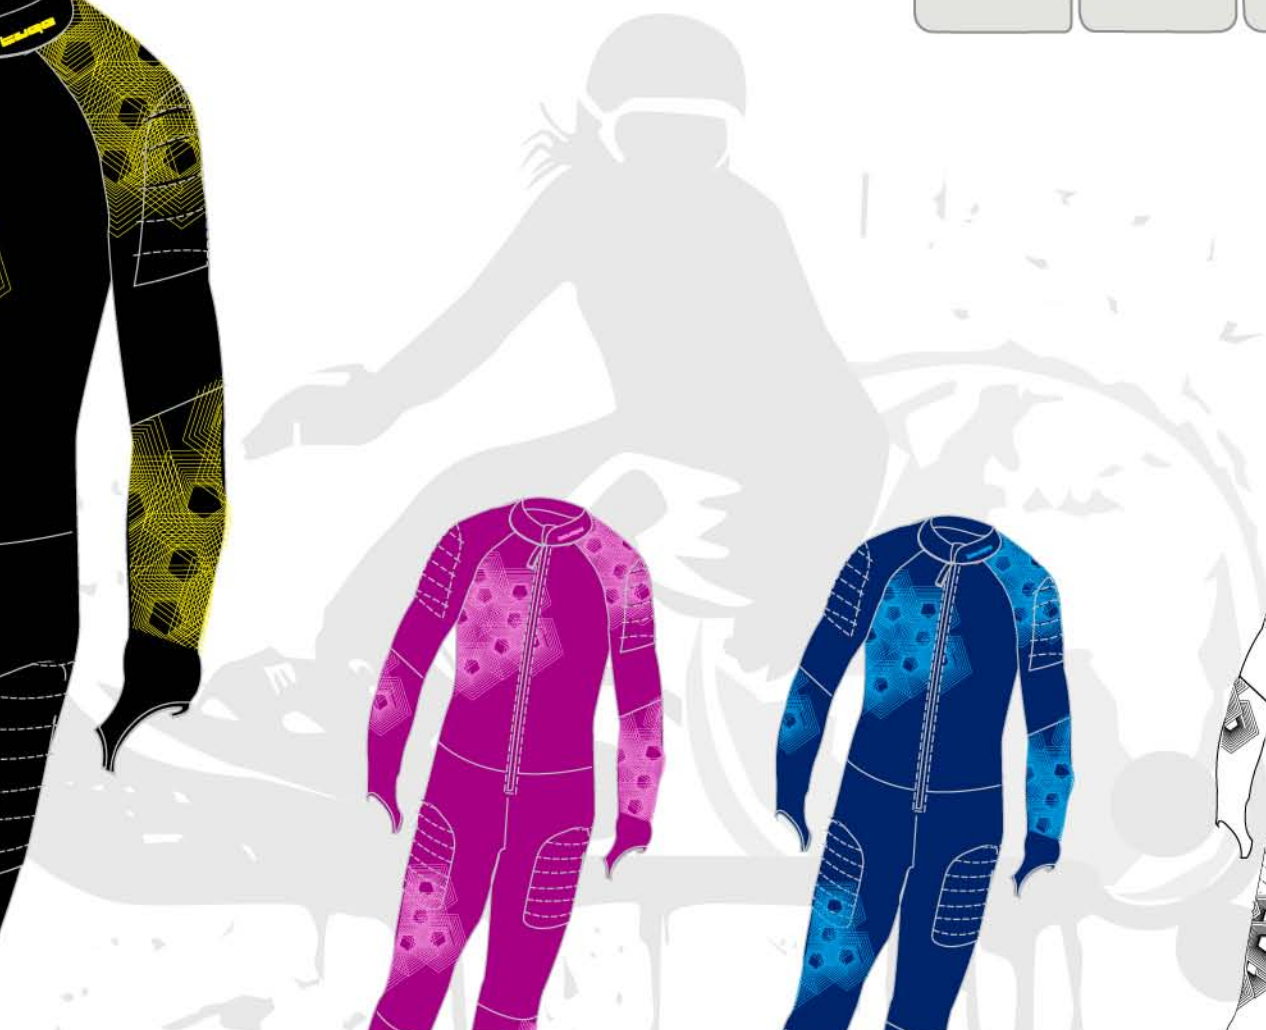

tuga[®]
PRO TEAM

ACTIVE WEAR

discrepo, s.l. c/ alemanya, 19 cp 08700 igualada (bcn) tel 938017156 www.tugawear.com info@tugawear.com

tuqa®

EVQA®

tuqa®

EVQA®

EVQA®