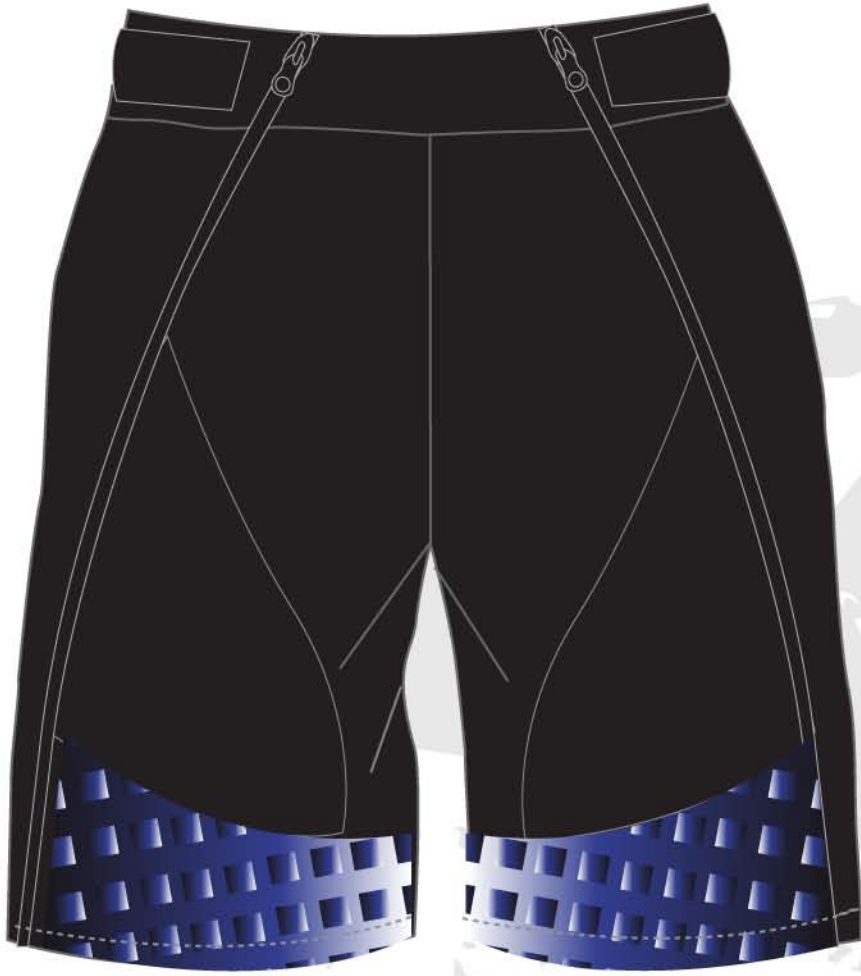

tuga[®]
PRO TEAM

ACTIVE WEAR

discrepo, s.l. c/ alemanya, 19 cp 08700 igualada (bcn) tel 938017156 www.tugawear.com info@tugawear.com

tuqa®

EVQA®

tuqa®

EVQA®

EVQA®