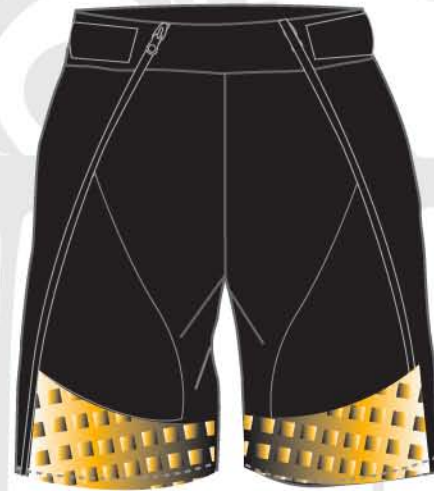

tuga[®]
PRO TEAM

ACTIVE WEAR

discrepo, s.l. c/ alemanya, 19 cp 08700 igualada (bcn) tel 938017156 www.tugawear.com info@tugawear.com

tuqa®

EVQA®

tuqa®

EVQA®

EVQA®